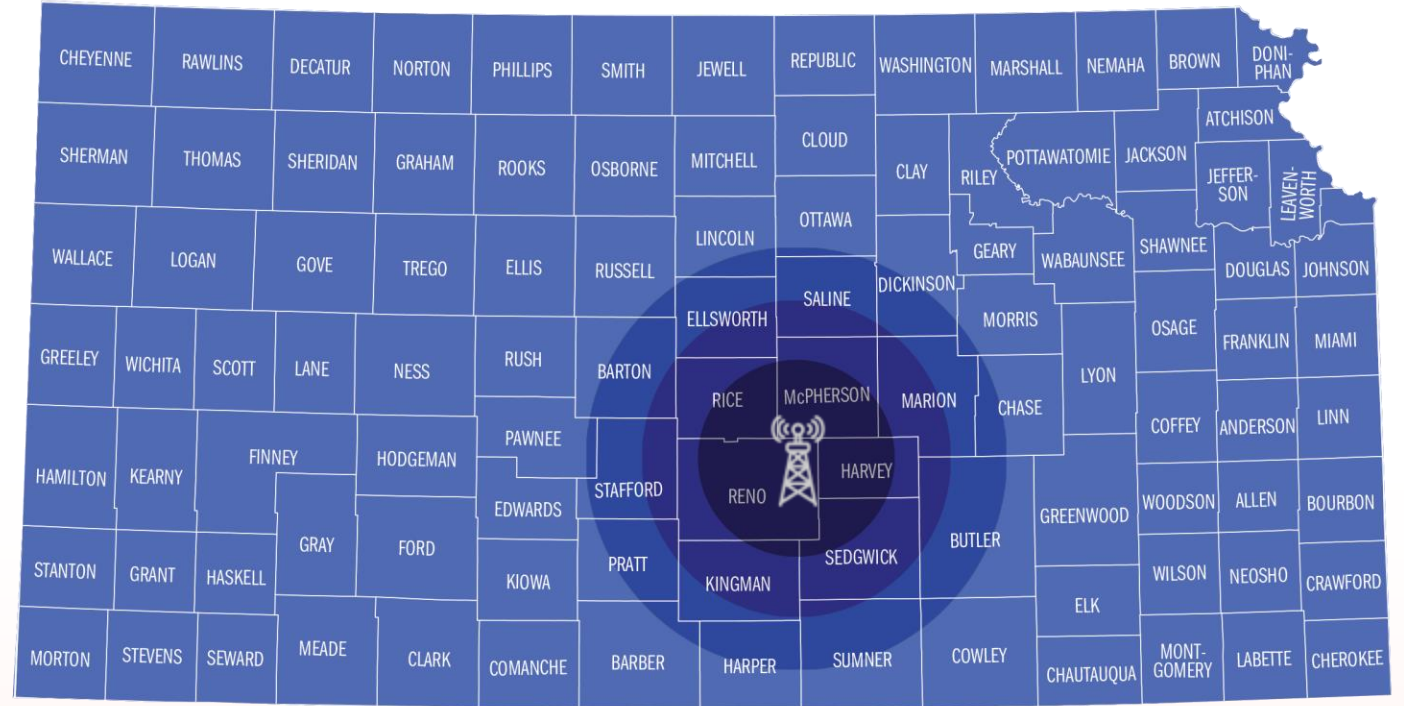

State-Wide Coverage

PBS Kansas delivers your message across the state through broadcast and digital platforms that reach viewers wherever they watch.

Broadcast Coverage

Our Hutchinson transmission tower provides over-the-air coverage throughout southeastern Kansas, including major markets like Wichita, Hutchinson, Newton, El Dorado, Winfield, and the surrounding counties shown on this map.

Statewide Digital Reach

Beyond our broadcast footprint, **PBS Kansas** extends throughout the state and beyond through multiple digital platforms:

- Live streaming services (like kpts.org, and YouTubeTV)
- Digital streaming services (like Roku, and Amazon)
- PBS Passport (a local, membership-based streaming app)
- PBS national app

This multi-platform approach means your underwriting message reaches viewers in every Kansas county, whether they're watching over-the-air in Sedgewick County or streaming in Scott County.

Digital platforms also extend your reach to Kansas expats and supporters nationwide who maintain connections to their home state.